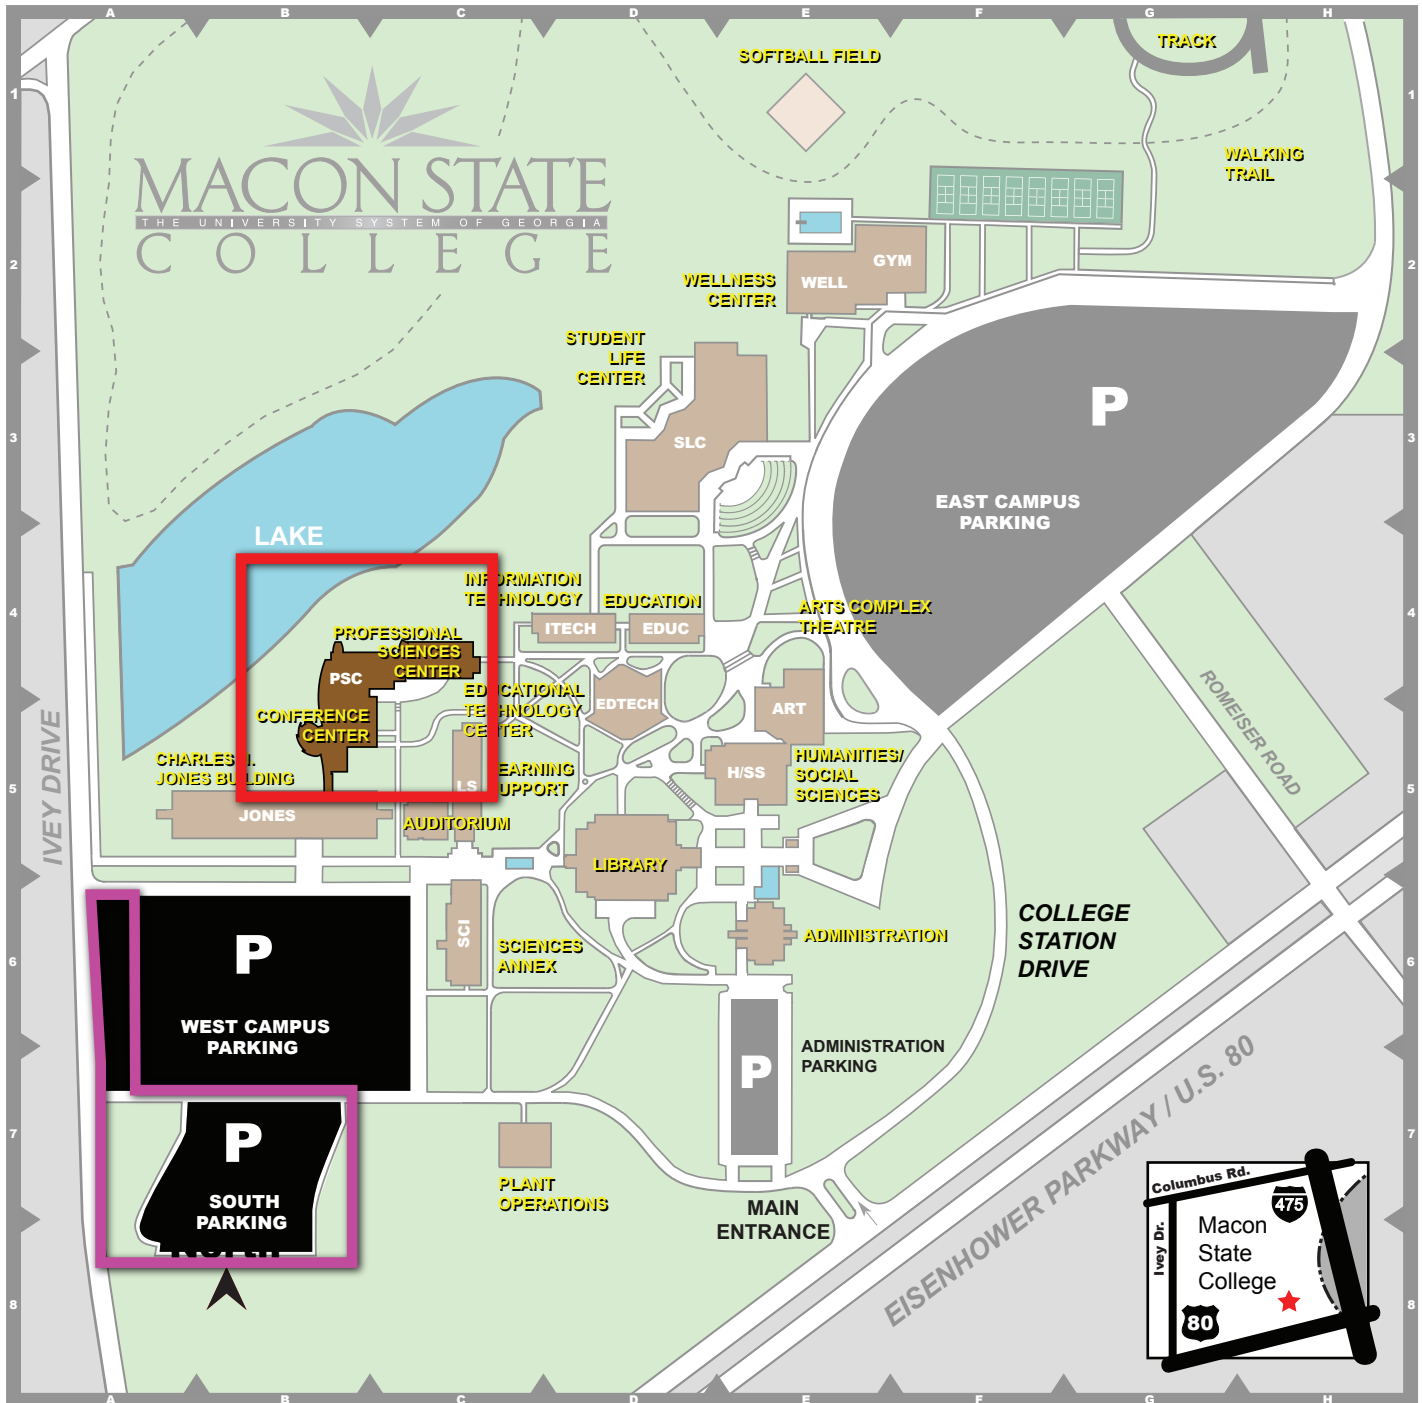

Macon State College Campus

ART - Arts Complex • **JONES** - Jones Building • **EDUC** - Education • **EDTECH** - Educational Technology Center • **H/SS** - Humanities/Social Sciences
ITECH - Information Technology • **LS** - Learning Support • **PSC** - Professional Sciences Center • **SCI** - Sciences Annex • **SLC** - Student Life Center • **WELL** - Wellness Center